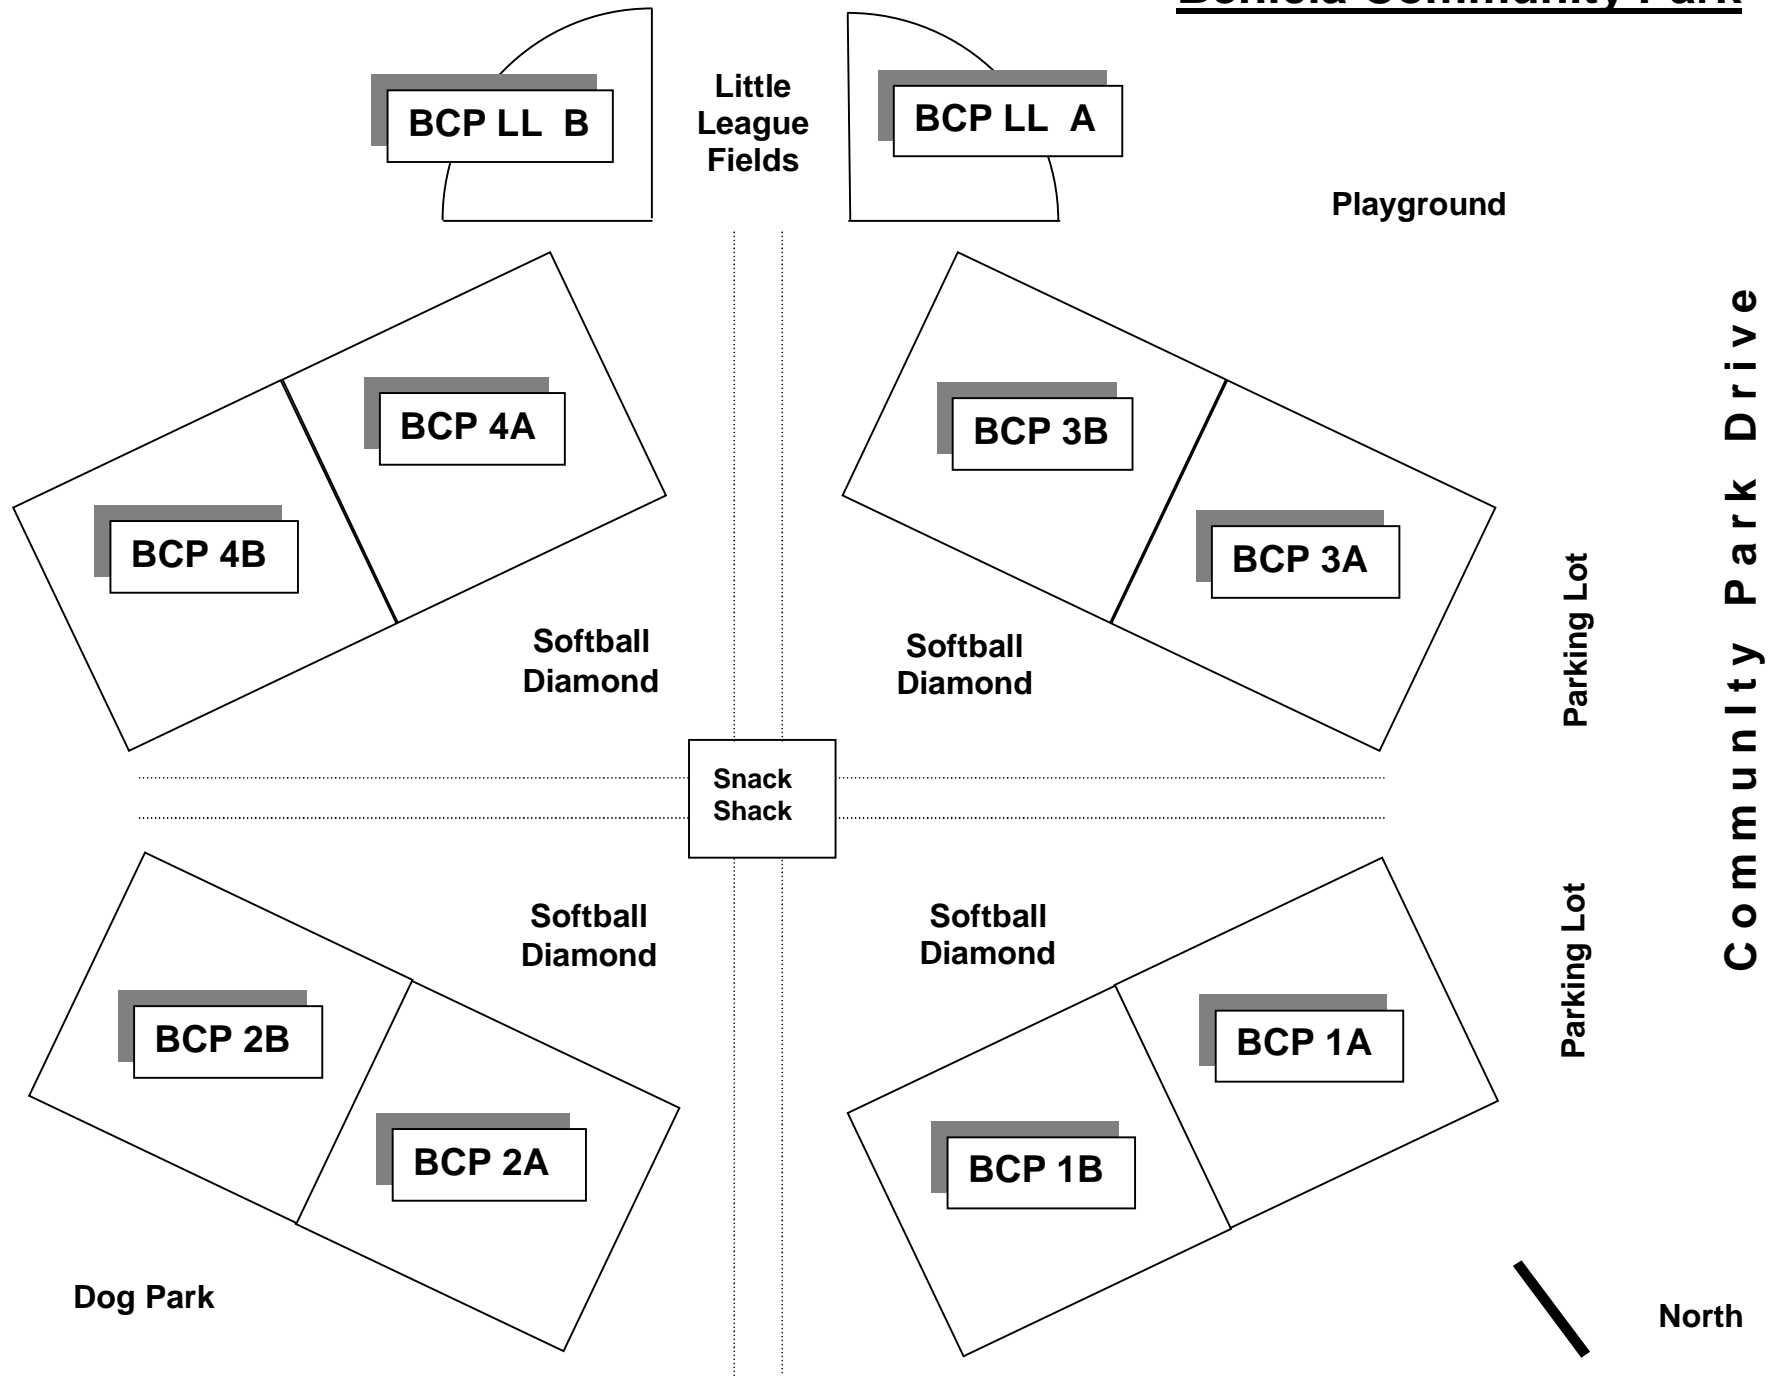

National Guard Armory

Francesca Terrace Park
(Dinosaur Park)

Hillcrest Avenue

Basketball
Courts

Play Structure

Benicia Community Park

Jack London Park

Restrooms

Playground

Rose Drive

U7 Field B1

U7 Field B2

U7 Field B3

U7 Field B4

U8 Field C1

U8 Field C2

U6 Field A1

U6 Field A2

Snack Shack

Hastings Drive

North

Liberty Field

East K Street

BUSD Offices

East Third Street

East J Street

Henderson Elementary School

Semple Elementary School

East Second Street

East Third Street

780 Freeway