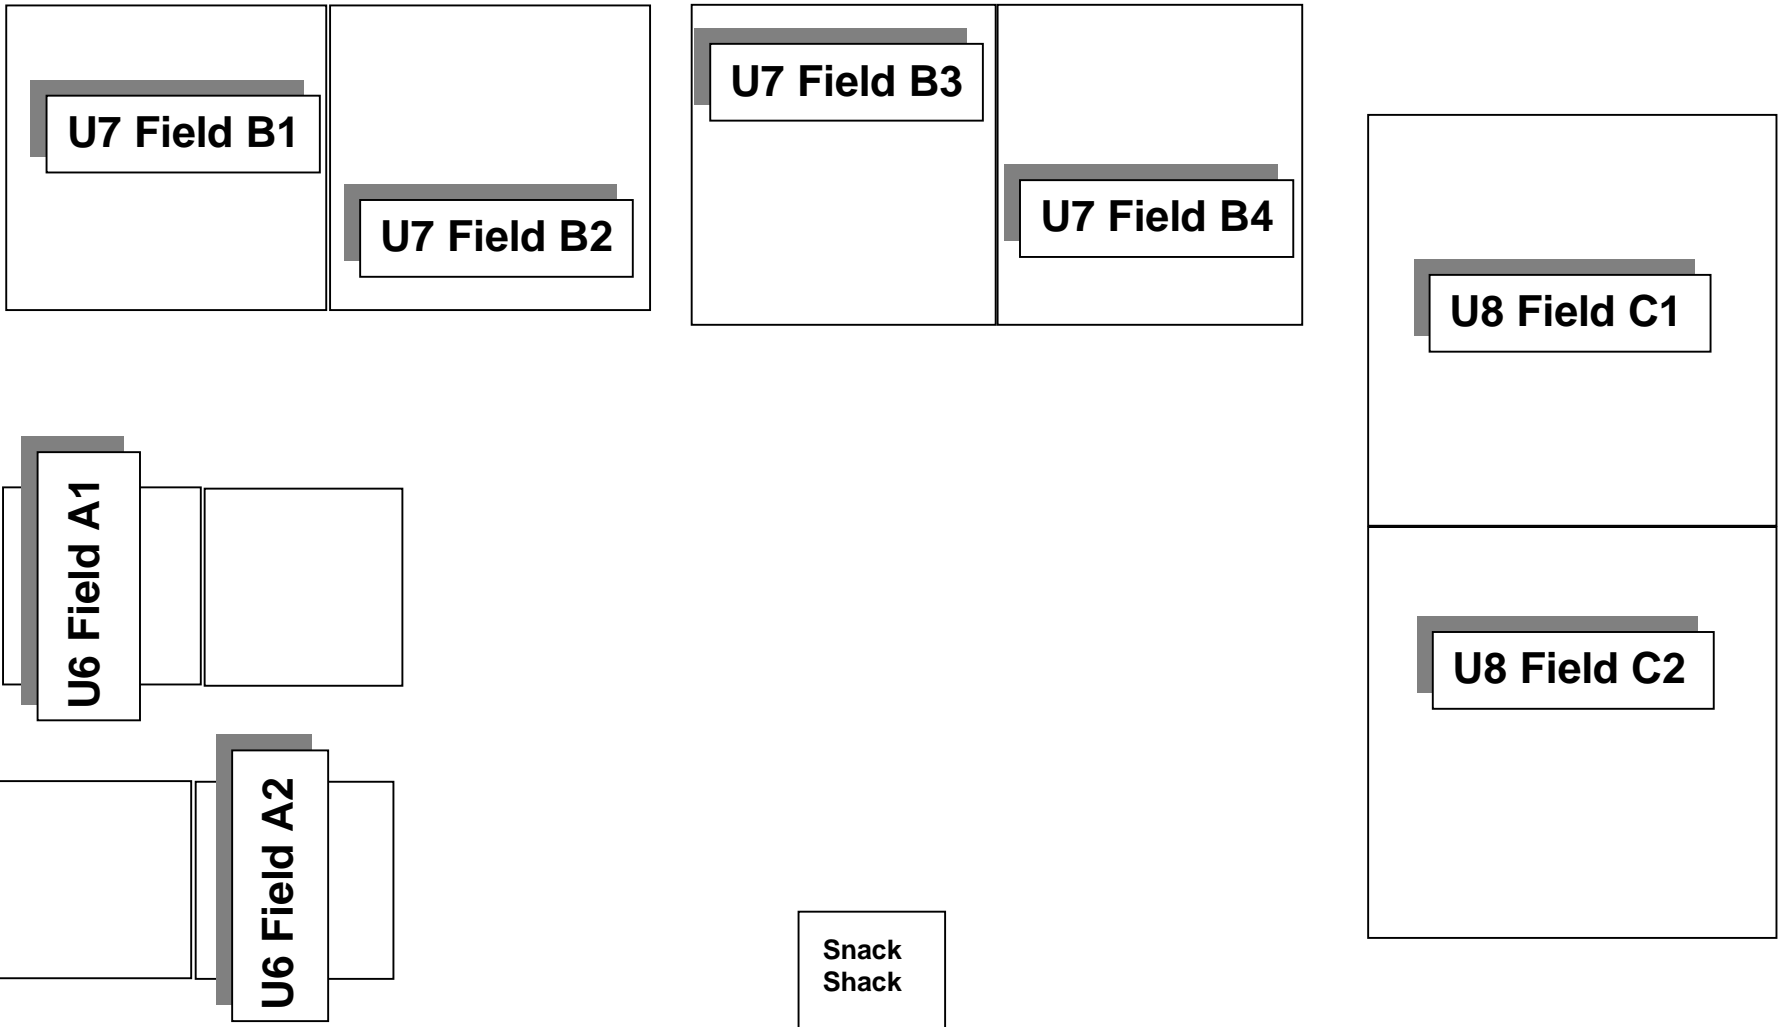

National Guard Armory

Francesca Terrace Park
(Dinosaur Park)

Hillcrest Avenue

Basketball
Courts

Play Structure

Benicia Community Park

Jack London Park

Restrooms

Playground

Rose Drive

U7 Field B1

U7 Field B2

U7 Field B3

U7 Field B4

U8 Field C1

U8 Field C2

U6 Field A1

U6 Field A2

Snack Shack

Hastings Drive

North

Liberty Field

East K Street

BUSD Offices

East Third Street

East J Street

Henderson Elementary School

Semple Elementary School

East Second Street

East Third Street

780 Freeway