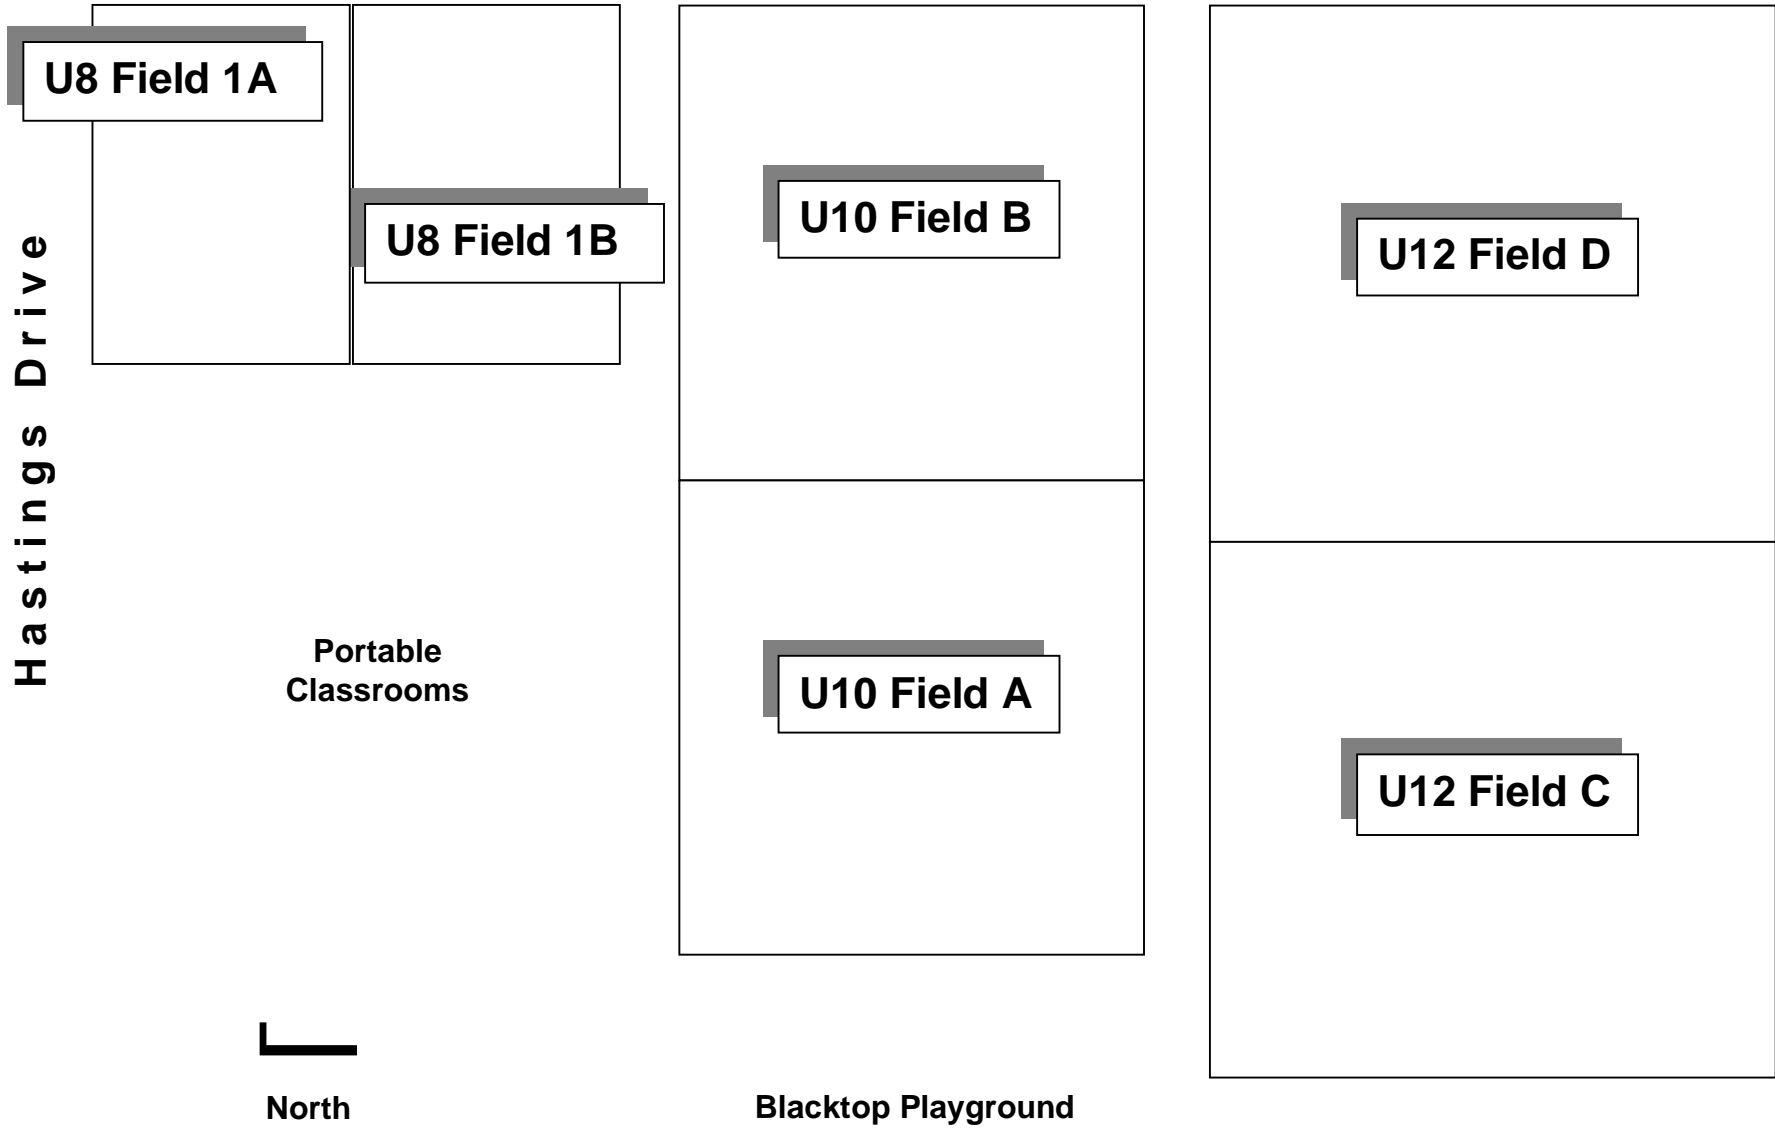

National Guard Armory

Francesca Terrace Park
(Dinosaur Park)

Hillcrest Avenue

Basketball
Courts

Play Structure

Benicia Community Park

Jack London Park

Restrooms

Playground

Rose Drive

U7 Field B1

U7 Field B2

U7 Field B3

U7 Field B4

U8 Field C1

U8 Field C2

U6 Field A1

U6 Field A2

Snack Shack

Hastings Drive

North

Liberty Field

East K Street

BUSD Offices

East Third Street

East J Street

Henderson Elementary School

Semple Elementary School

East Second Street

East Third Street

780 Freeway