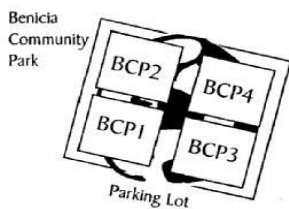

**2008 BENICIA OLD CAPITOL CLASSIC
BOYS U-16 Schedule**

Flight A

1. Petaluma Inferno
2. Roseville Surge
3. Renegades
4. Arsenal FC

Flight B

5. Cal Rush COMBAT 93
6. Mustang Spartans
7. Heritage United
8. Napa

Gm1	Gm2	Gm3	Total

Gm1	Gm2	Gm3	Total

Saturday, August 23, 2008

	Time	Team	Field	Game	Score
1V2	8:00 AM	1. Petaluma Inferno vs. 2. Roseville Surge	CP3	29	__-__
3V4	8:00 AM	3. Renegades vs. 4. Arsenal FC	CP1	30	__-__
5V6	9:20 AM	5. Cal Rush COMBAT 93 vs. 6. Mustang Spartans	CP4	31	__-__
7V8	9:20 AM	7. Heritage United vs. 8. Napa	CP2	32	__-__
3V1	1:30 PM	3. Renegades vs. 1. Petaluma Inferno	CP3	33	__-__
2V4	1:30 PM	2. Roseville Surge vs. 4. Arsenal FC	CP1	34	__-__
7V5	2:50 PM	7. Heritage United vs. 5. Cal Rush COMBAT 93	CP4	35	__-__
6V8	2:50 PM	6. Mustang Spartans vs. 8. Napa	CP2	36	__-__

Sunday, August 24, 2008

8V5	8:00 AM	8. Napa vs. 5. Cal Rush COMBAT 93	CP3	37	__-__
6V7	8:00 AM	6. Mustang Spartans vs. 7. Heritage United	CP4	38	__-__
4V1	9:20 AM	4. Arsenal FC vs. 1. Petaluma Inferno	CP1	39	__-__
2V3	9:20 AM	2. Roseville Surge vs. 3. Renegades	CP2	40	__-__

Championship	1:45 PM	_____ Flt A v Flt B _____	CP3	41	__-__

Consolation	1:45 PM	_____ Flt A v Flt B _____	CP4	42	__-__

Home team listed first

Rev. 0

Abbreviations

- CP1 = Community Park 1
- CP2 = Community Park 2
- CP3 = Community Park 3
- CP4 = Community Park 4